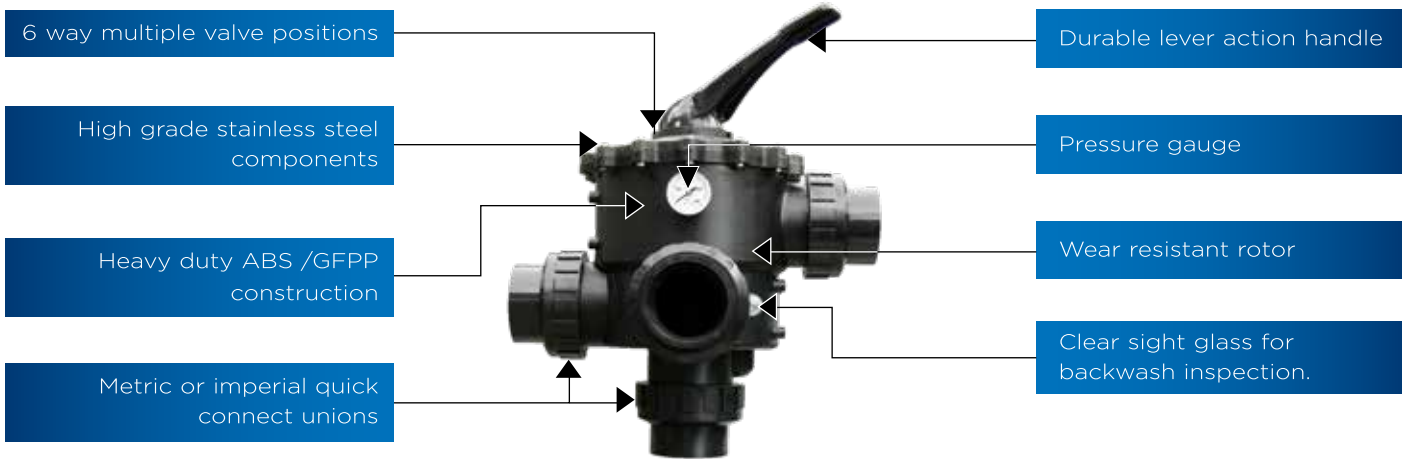

HEAVY DUTY

MULTIPOINT VALVE

Constructed from heavy duty ABS and GFPP, Waterco Multipoint valves are designed for maximum performance and working pressures.

- 6-position multiple valve positions
- Top and Side Mount configurations
- Rated at 400 kPa

Waterco's entire range of Multiport valves are engineered to withstand a working pressure of up to 400 kPa (58 psi) with a test pressure of 600 kPa (87 psi).

	Max Flow Rate LPM	Body	Lid	Handle	Rotor	Hardware	Union Nut	Union Tail
40mm MPV	320	ABS	ABS	ABS	GF Noryl	SS304	ABS	PVC
50mm MPV	510	ABS	ABS	ABS	GF Noryl	SS304	ABS	PVC
65mm MPV	780	ABS	GFPP	ABS	GF Noryl	SS304	ABS	PVC
80mm MPV	1080	GFPP	GFPP	ABS	GF Noryl	SS304	ABS	PVC
100mm MPV	1800	GFPP	GFPP	ABS	GF Noryl	SS304	ABS	PVC

MULTIPOINT VALVE MAIN FUNCTIONS

- Filter - downward flow through the filter bed to outlet
- Backwash - upward flow through the filter bed to waste
- Rinse - downward flow through the filter bed to waste
- Waste - bypass the filter bed to waste
- Re-circulate - bypass the filter bed to outlet
- Closed - no flow to the filter

Cleansing a filter simply requires shifting the Multiport lever from the "filter" position to the "backwash" position, which reverses the flow of water in the filter, flushing the filter bed.

Warranty

Waterco Multiport valves are covered by 1 year warranty.