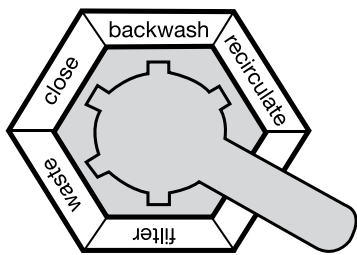

HEAVY DUTY

MULTIPOINT VALVE

Constructed from heavy duty ABS and GFPP, Waterco Multipoint valves are designed for maximum performance and working pressures.

- 6-position multiple valve positions
- Top and Side Mount configurations
- Rated at 400 kPa

Waterco's entire range of Multiport valves are engineered to withstand a working pressure of up to 400 kPa (58 psi) with a test pressure of 600 kPa (87 psi).

	Max Flow Rate LPM	Body	Lid	Handle	Rotor	Hardware	Union Nut	Union Tail
40mm MPV	320	ABS	ABS	ABS	GF Noryl	SS304	ABS	PVC
50mm MPV	510	ABS	ABS	ABS	GF Noryl	SS304	ABS	PVC
65mm MPV	780	ABS	GFPP	ABS	GF Noryl	SS304	ABS	PVC
80mm MPV	1080	GFPP	GFPP	ABS	GF Noryl	SS304	ABS	PVC
100mm MPV	1800	GFPP	GFPP	ABS	GF Noryl	SS304	ABS	PVC

MULTIPOINT VALVE MAIN FUNCTIONS

- Filter - downward flow through the filter bed to outlet
- Backwash - upward flow through the filter bed to waste
- Rinse - downward flow through the filter bed to waste
- Waste - bypass the filter bed to waste
- Re-circulate - bypass the filter bed to outlet
- Closed - no flow to the filter