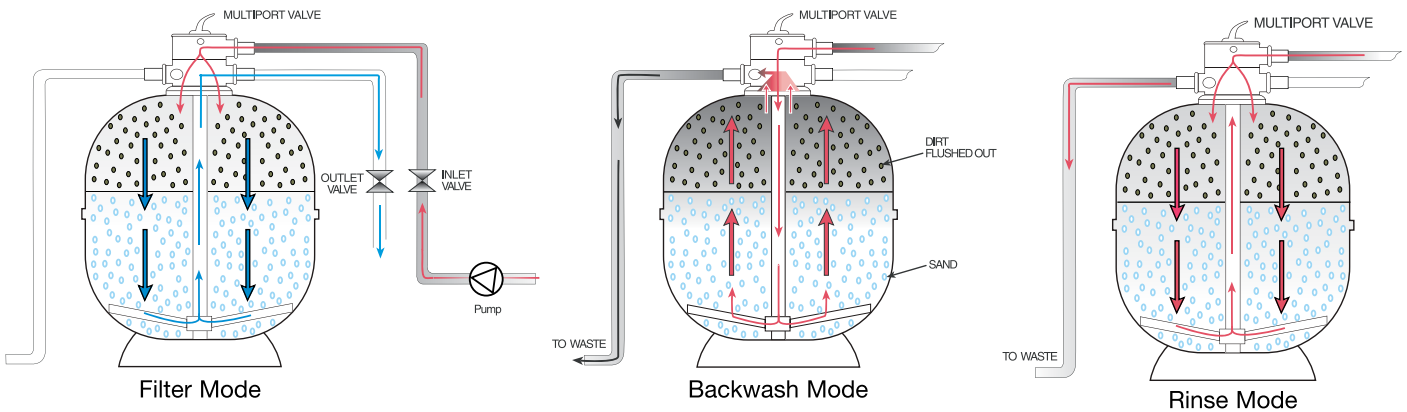

HEAVY DUTY

MULTIPOINT VALVE

Constructed from heavy duty ABS and GFPP, Waterco Multipoint valves are designed for maximum performance and working pressures.

- 6-position multiple valve positions
- Top and Side Mount configurations
- Rated at 400 kPa

Waterco's entire range of Multiport valves are engineered to withstand a working pressure of up to 400 kPa (58 psi) with a test pressure of 600 kPa (87 psi).

	Max Flow Rate LPM	Body	Lid	Handle	Rotor	Hardware	Union Nut	Union Tail
40mm MPV	320	ABS	ABS	ABS	GF Noryl	SS304	ABS	PVC
50mm MPV	510	ABS	ABS	ABS	GF Noryl	SS304	ABS	PVC
65mm MPV	780	ABS	GFPP	ABS	GF Noryl	SS304	ABS	PVC
80mm MPV	1080	GFPP	GFPP	ABS	GF Noryl	SS304	ABS	PVC
100mm MPV	1800	GFPP	GFPP	ABS	GF Noryl	SS304	ABS	PVC

MULTIPOINT VALVE MAIN FUNCTIONS

- Filter - downward flow through the filter bed to outlet
- Backwash - upward flow through the filter bed to waste
- Rinse - downward flow through the filter bed to waste
- Waste - bypass the filter bed to waste
- Re-circulate - bypass the filter bed to outlet
- Closed - no flow to the filter

Cleansing a filter simply requires shifting the Multiport lever from the "filter" position to the "backwash" position, which reverses the flow of water in the filter, flushing the filter bed.

Warranty

Waterco Multiport valves are covered by 1 year warranty.