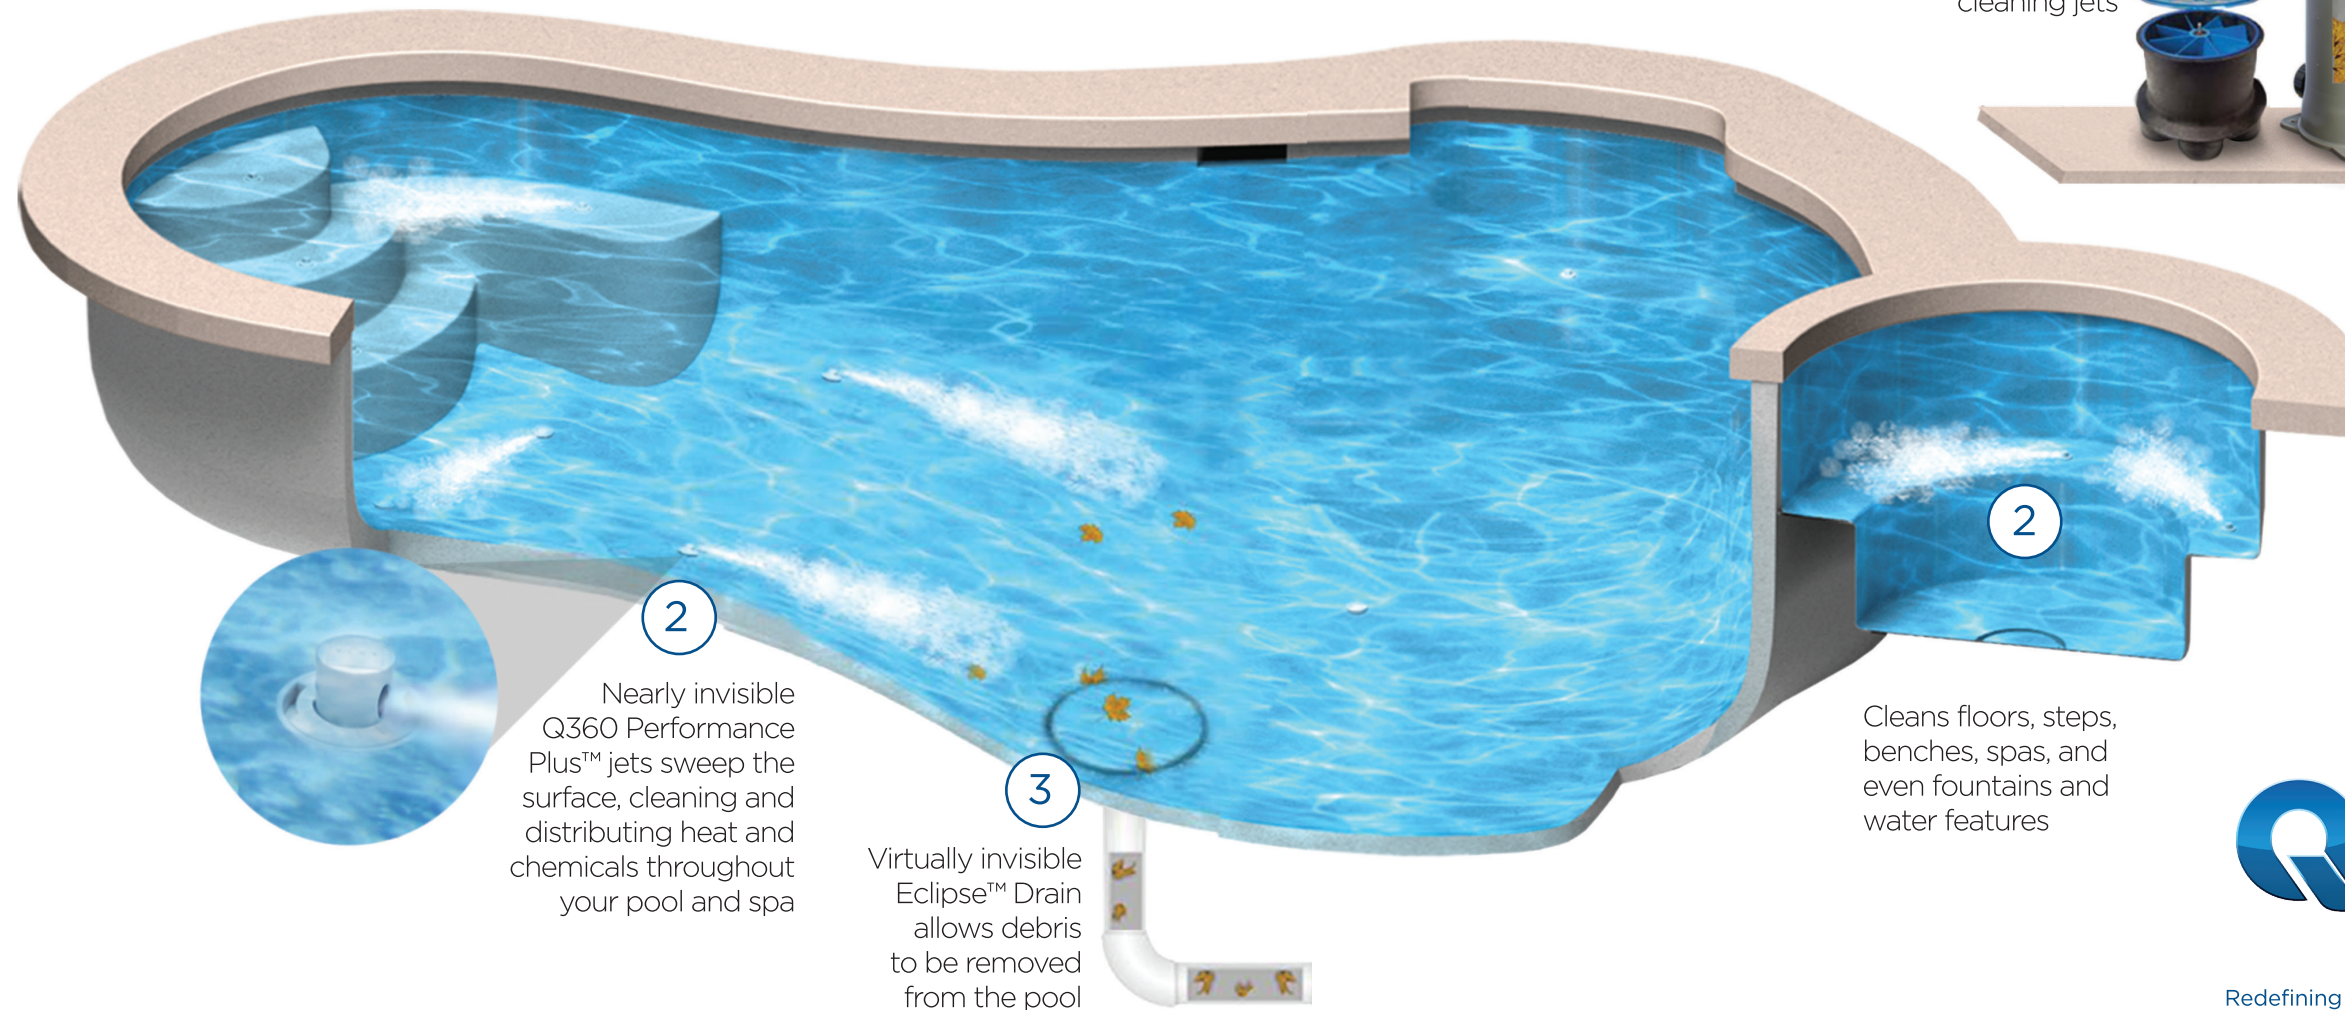

Efficiently Cleans and Circulates in 4 easy Steps

Debris is automatically swept into the main drain and sent to the leaf trapper

Redefining Swimming Pool Efficiency